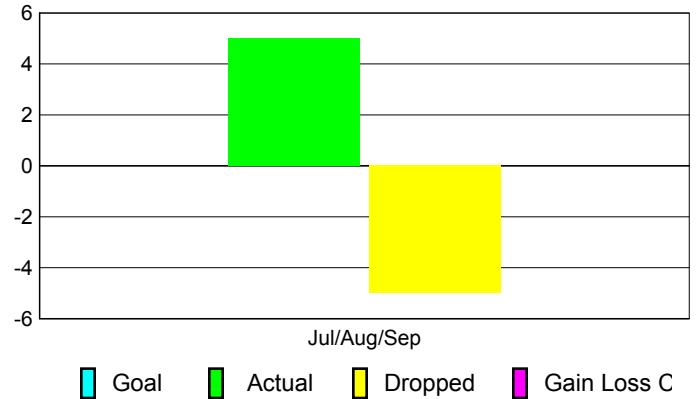

Membership Results 2010-2011

Goal, New, Dropped, Gain/Loss