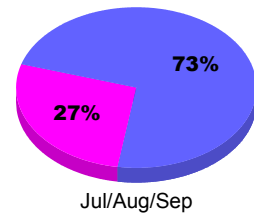

Membership Results
2010-2011

Membership
2009-2010

Month	Net Memb Goal	Actual New Memb	Actual Dropped Memb	Gain/Loss of Memb	Gain/Loss of Memb
Jul/Aug/Sep	0	5	-5	0	39
Totals	0	5	-5	0	39

Membership Results 2010-2011

Goal, New, Dropped, Gain/Loss

Comparison of Membership Gain/Loss

Current Year Compared to the Previous Year

Gender Comparison 2010-2011

■ Male ■ Female